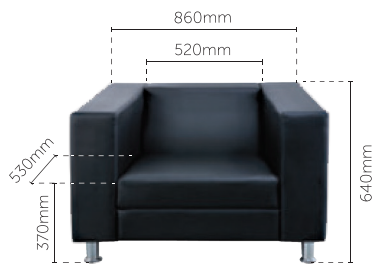

# MOUNT

SOFA SERIES

**E 301** - Single Seater

**E 302** - Double Seater

**E 303** - Triple Seater

**Side** - 780mm