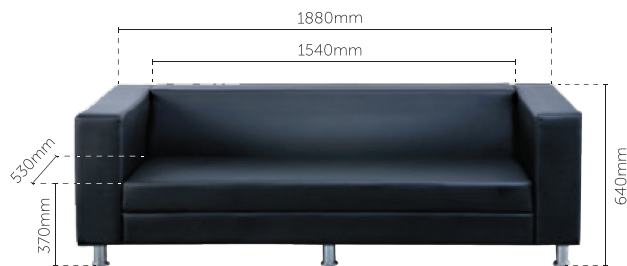

# MOUNT

SOFA SERIES

**E 301** - Single Seater

**E 302** - Double Seater

**E 303** - Triple Seater

**Side** - 780mm