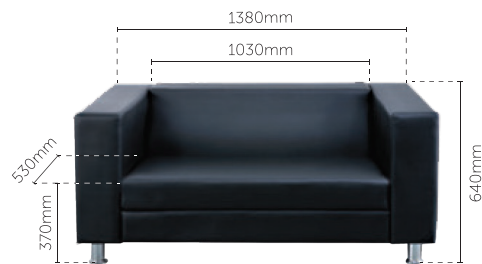

# MOUNT

SOFA SERIES

**E 301** - Single Seater

**E 302** - Double Seater

**E 303** - Triple Seater

**Side** - 780mm