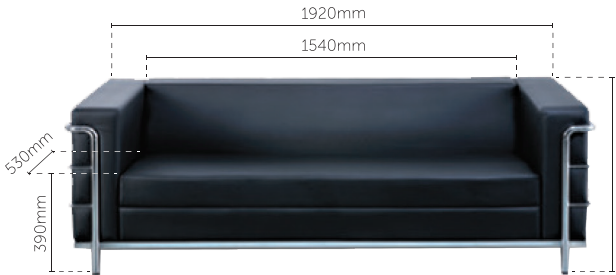

GRAB

SOFA SERIES

E 401 - Single Seater

E 402 - Double Seater

E 403 - Triple Seater

Side - 830mm