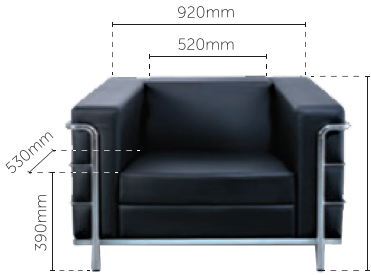

GRAB

SOFA SERIES

E 401 - Single Seater

E 402 - Double Seater

E 403 - Triple Seater

Side - 830mm