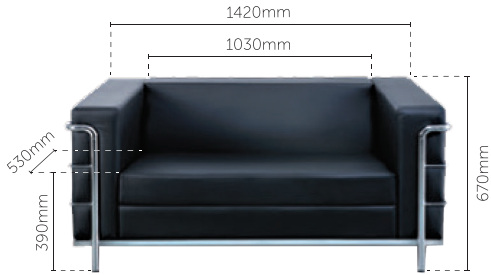

GRAB

SOFA SERIES

E 401 - Single Seater

E 402 - Double Seater

E 403 - Triple Seater

Side - 830mm