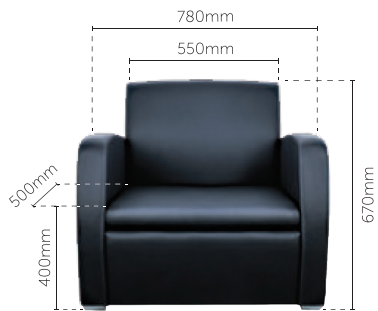

# DIFF

SOFA SERIES

**E 501** - Single Seater

**E 502** - Double Seater

**E 503** - Triple Seater

**Side** - 750mm