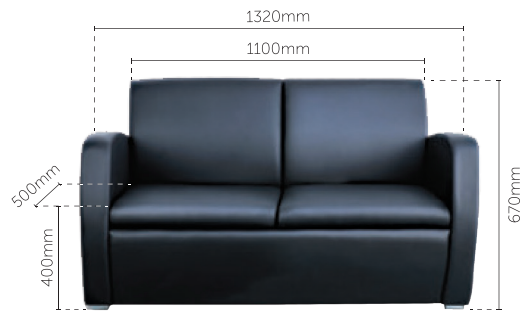

# DIFF

SOFA SERIES

**E 501** - Single Seater

**E 502** - Double Seater

**E 503** - Triple Seater

**Side** - 750mm