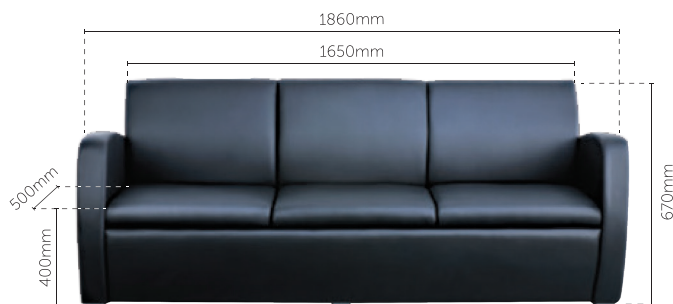

# DIFF

SOFA SERIES

**E 501** - Single Seater

**E 502** - Double Seater

**E 503** - Triple Seater

**Side** - 750mm