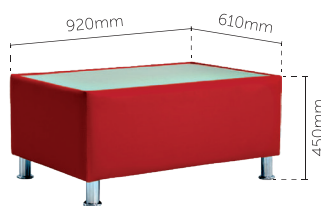

BORN

SOFA SERIES

E 721 - Single Seater

E 722 - Double Seater

E 723 - Triple Seater

E COFFEE TABLE 1

E COFFEE TABLE 2

Side - 740mm