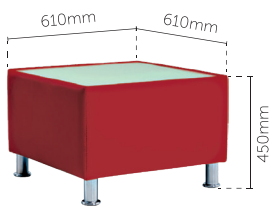

BORN

SOFA SERIES

E 721 - Single Seater

E 722 - Double Seater

E 723 - Triple Seater

E COFFEE TABLE 1

E COFFEE TABLE 2

Side - 740mm