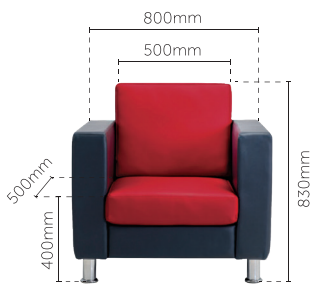

BORN

SOFA SERIES

E 721 - Single Seater

E 722 - Double Seater

E 723 - Triple Seater

E COFFEE TABLE 1

E COFFEE TABLE 2

Side - 740mm