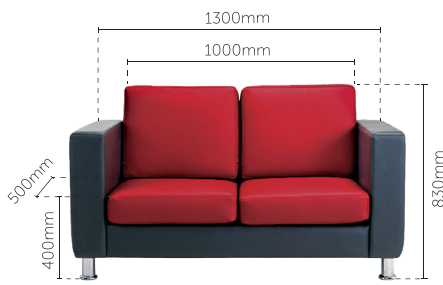

BORN

SOFA SERIES

E 721 - Single Seater

E 722 - Double Seater

E 723 - Triple Seater

E COFFEE TABLE 1

E COFFEE TABLE 2

Side - 740mm