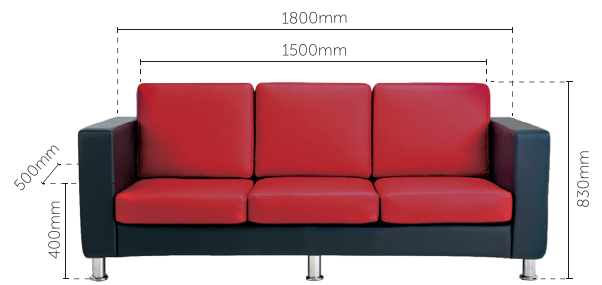

BORN

SOFA SERIES

E 721 - Single Seater

E 722 - Double Seater

E 723 - Triple Seater

E COFFEE TABLE 1

E COFFEE TABLE 2

Side - 740mm