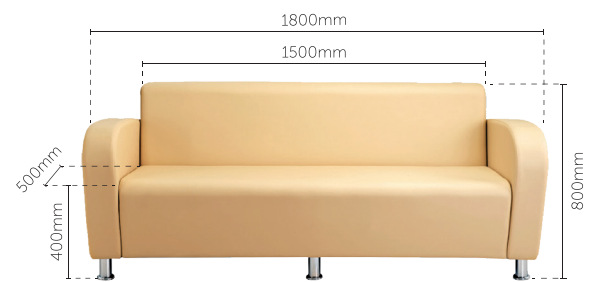

# MIND

SOFA SERIES

**E 821** - Single Seater

**E 822** - Double Seater

**E 823** - Triple Seater

**E COFFEE TABLE 1**

**E COFFEE TABLE 2**

**Side** - 740mm