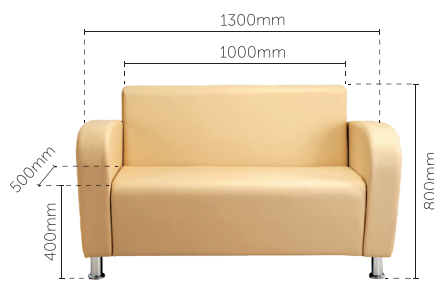

# MIND

SOFA SERIES

**E 821** - Single Seater

**E 822** - Double Seater

**E 823** - Triple Seater

**E COFFEE TABLE 1**

**E COFFEE TABLE 2**

**Side** - 740mm