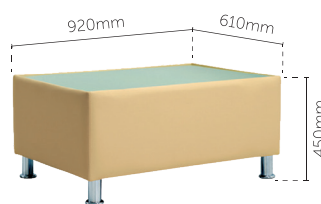

# MIND

SOFA SERIES

**E 821** - Single Seater

**E 822** - Double Seater

**E 823** - Triple Seater

**E COFFEE TABLE 1**

**E COFFEE TABLE 2**

**Side** - 740mm