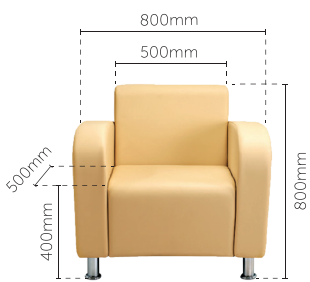

# MIND

SOFA SERIES

**E 821** - Single Seater

**E 822** - Double Seater

**E 823** - Triple Seater

**E COFFEE TABLE 1**

**E COFFEE TABLE 2**

**Side** - 740mm