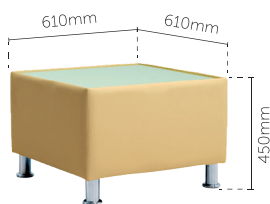

# MIND

SOFA SERIES

**E 821** - Single Seater

**E 822** - Double Seater

**E 823** - Triple Seater

**E COFFEE TABLE 1**

**E COFFEE TABLE 2**

**Side** - 740mm