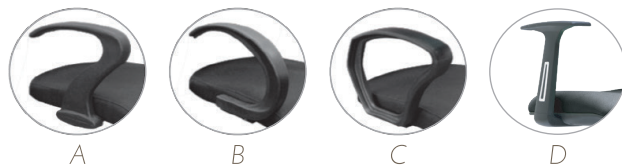

# IMAGINE

EXECUTIVE SERIES

ARMREST OPTION

**E 2391H** - High Back

**E 2392H** - Medium Back

**E 2393H** - Low Back

**E 2394S** - Visitor

**E 2395S** - Visitor

**SPECIFICATION**

**Mechanism** Permanent contact mechanism with multiple position  
**Armrest** Combination "Chrome" and polypropylene armrest

**OPTIONS**

**Base** Polypropylene "PP" base  
 "Epoxy black" cantilever base

**MULTIPLE POSITION  
LOCKING SYSTEM**