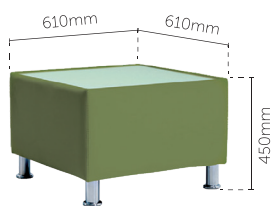

LIFE

SOFA SERIES

E 621 - Single Seater

E 622 - Double Seater

E 623 - Triple Seater

E COFFEE TABLE 1

E COFFEE TABLE 2

Side - 740mm