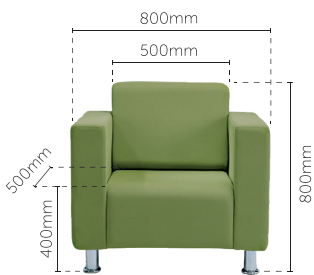

LIFE

SOFA SERIES

E 621 - Single Seater

E 622 - Double Seater

E 623 - Triple Seater

E COFFEE TABLE 1

E COFFEE TABLE 2

Side - 740mm