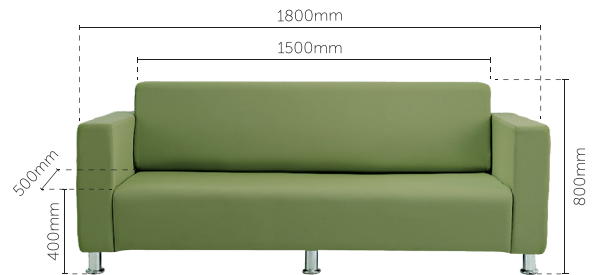

LIFE

SOFA SERIES

E 621 - Single Seater

E 622 - Double Seater

E 623 - Triple Seater

E COFFEE TABLE 1

E COFFEE TABLE 2

Side - 740mm