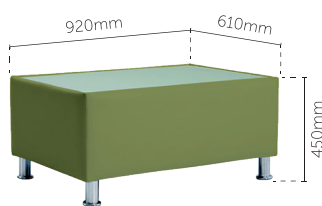

LIFE

SOFA SERIES

E 621 - Single Seater

E 622 - Double Seater

E 623 - Triple Seater

E COFFEE TABLE 1

E COFFEE TABLE 2

Side - 740mm